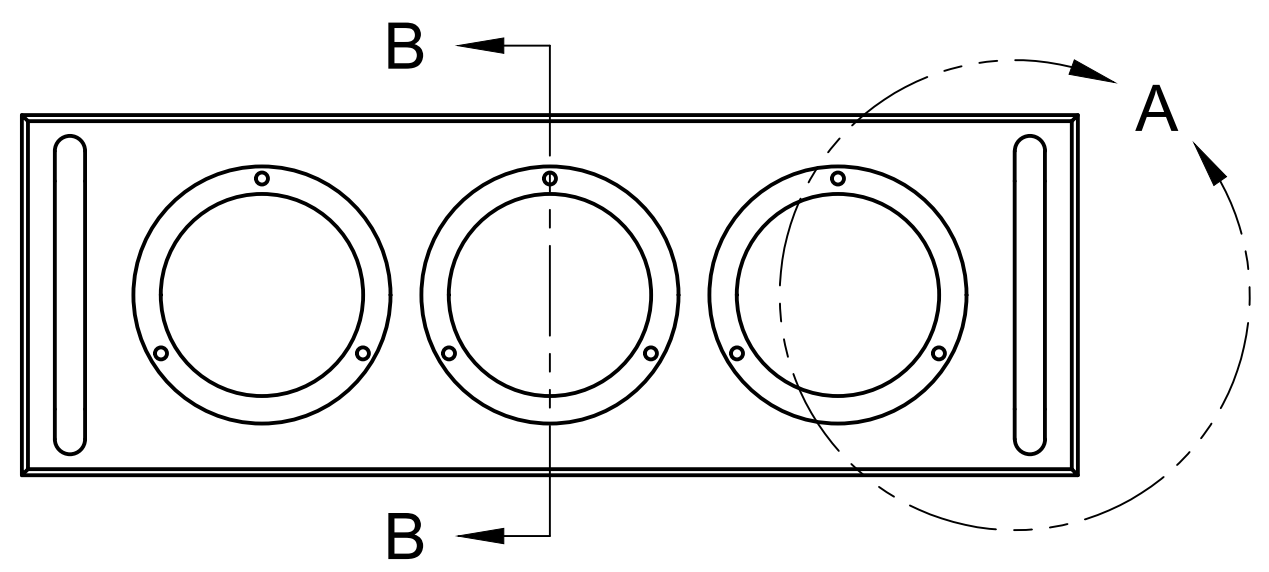

SECTION B-B
SCALE 1.5

BACK, COVER REMOVED

APPROVED		PROJECT My Projects			
		TITLE Volt Meter Clock			
CHECKED		SIZE C	CODE	DWG NO	REV
DRAWN Kevin Whitfield 2021-08-04		SCALE 1:2		WEIGHT	SHEET 1/2

ITEM	QTY	PART NUMBER	DESCRIPTION	MATERIAL
5	1	BODY_BACK		MAPLE
4	1	BODY_MID		MAPLE
3	3	METER		BRASS
2	2	HANDLE		ALUMINUM 6061
1	1	BODY_FRONT		MAPLE
PARTS LIST				

APPROVED		PROJECT		
		My Projects		
CHECKED		TITLE		
		Volt Meter Clock		
DRAWN Kevin Whitfield 2021-08-04		SIZE C	CODE	DWG NO
SCALE 1		WEIGHT	REV	
SHEET 2/2				