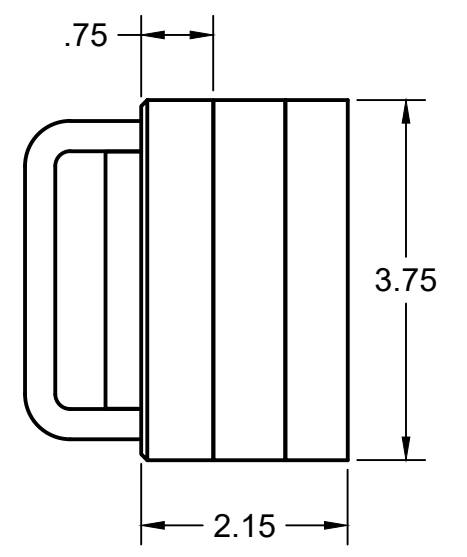

SECTION B-B
SCALE 1.5

BACK, COVER REMOVED

APPROVED		PROJECT My Projects			
		TITLE Volt Meter Clock			
CHECKED		SIZE C	CODE	DWG NO	REV
DRAWN Kevin Whitfield 2021-08-04		SCALE 1:2		WEIGHT	SHEET 1/2

ITEM	QTY	PART NUMBER	DESCRIPTION	MATERIAL
5	1	BODY_BACK		MAPLE
4	1	BODY_MID		MAPLE
3	3	METER		BRASS
2	2	HANDLE		ALUMINUM 6061
1	1	BODY_FRONT		MAPLE
PARTS LIST				

APPROVED		PROJECT		
		My Projects		
CHECKED		TITLE		
		Volt Meter Clock		
DRAWN Kevin Whitfield 2021-08-04		SIZE C	CODE	DWG NO
SCALE 1		WEIGHT	REV	
SHEET 2/2				