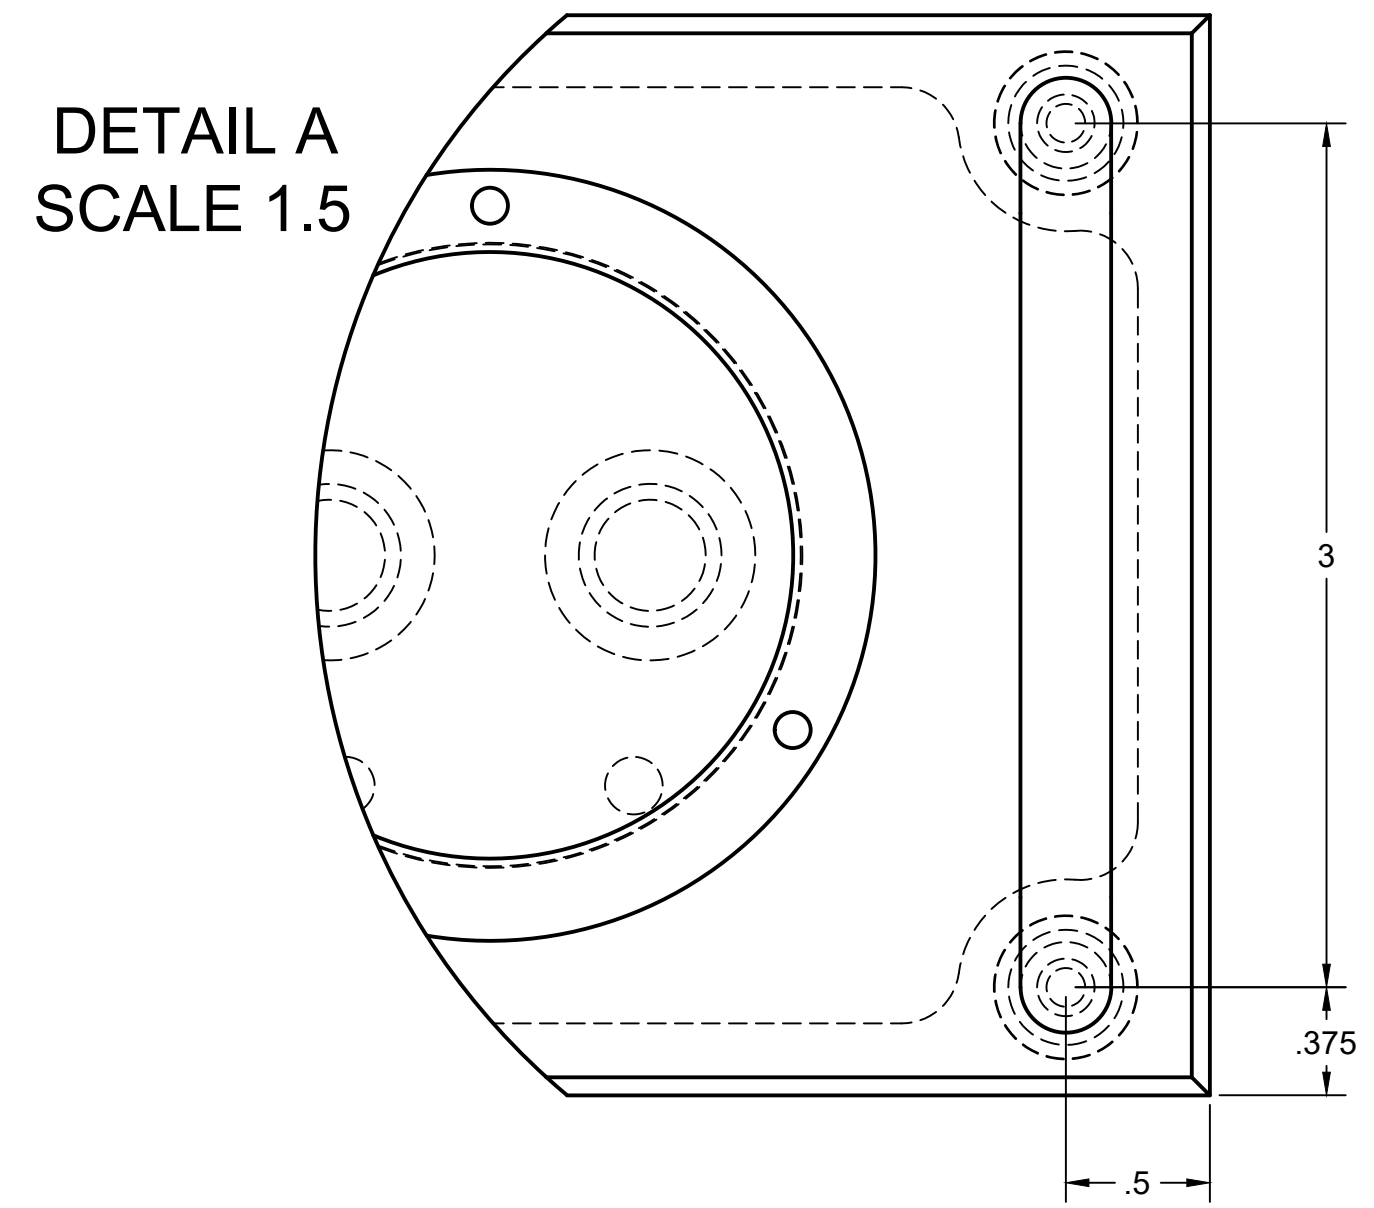

SECTION B-B
SCALE 1.5

BACK, COVER REMOVED

APPROVED		PROJECT My Projects			
		TITLE Volt Meter Clock			
CHECKED		SIZE C	CODE	DWG NO	REV
DRAWN Kevin Whitfield 2021-08-04		SCALE 1:2		WEIGHT	SHEET 1/2

ITEM	QTY	PART NUMBER	DESCRIPTION	MATERIAL
5	1	BODY_BACK		MAPLE
4	1	BODY_MID		MAPLE
3	3	METER		BRASS
2	2	HANDLE		ALUMINUM 6061
1	1	BODY_FRONT		MAPLE
PARTS LIST				

APPROVED		PROJECT		
		My Projects		
CHECKED		TITLE		
		Volt Meter Clock		
DRAWN Kevin Whitfield 2021-08-04		SIZE C	CODE	DWG NO
SCALE 1		WEIGHT	REV	
SHEET 2/2				