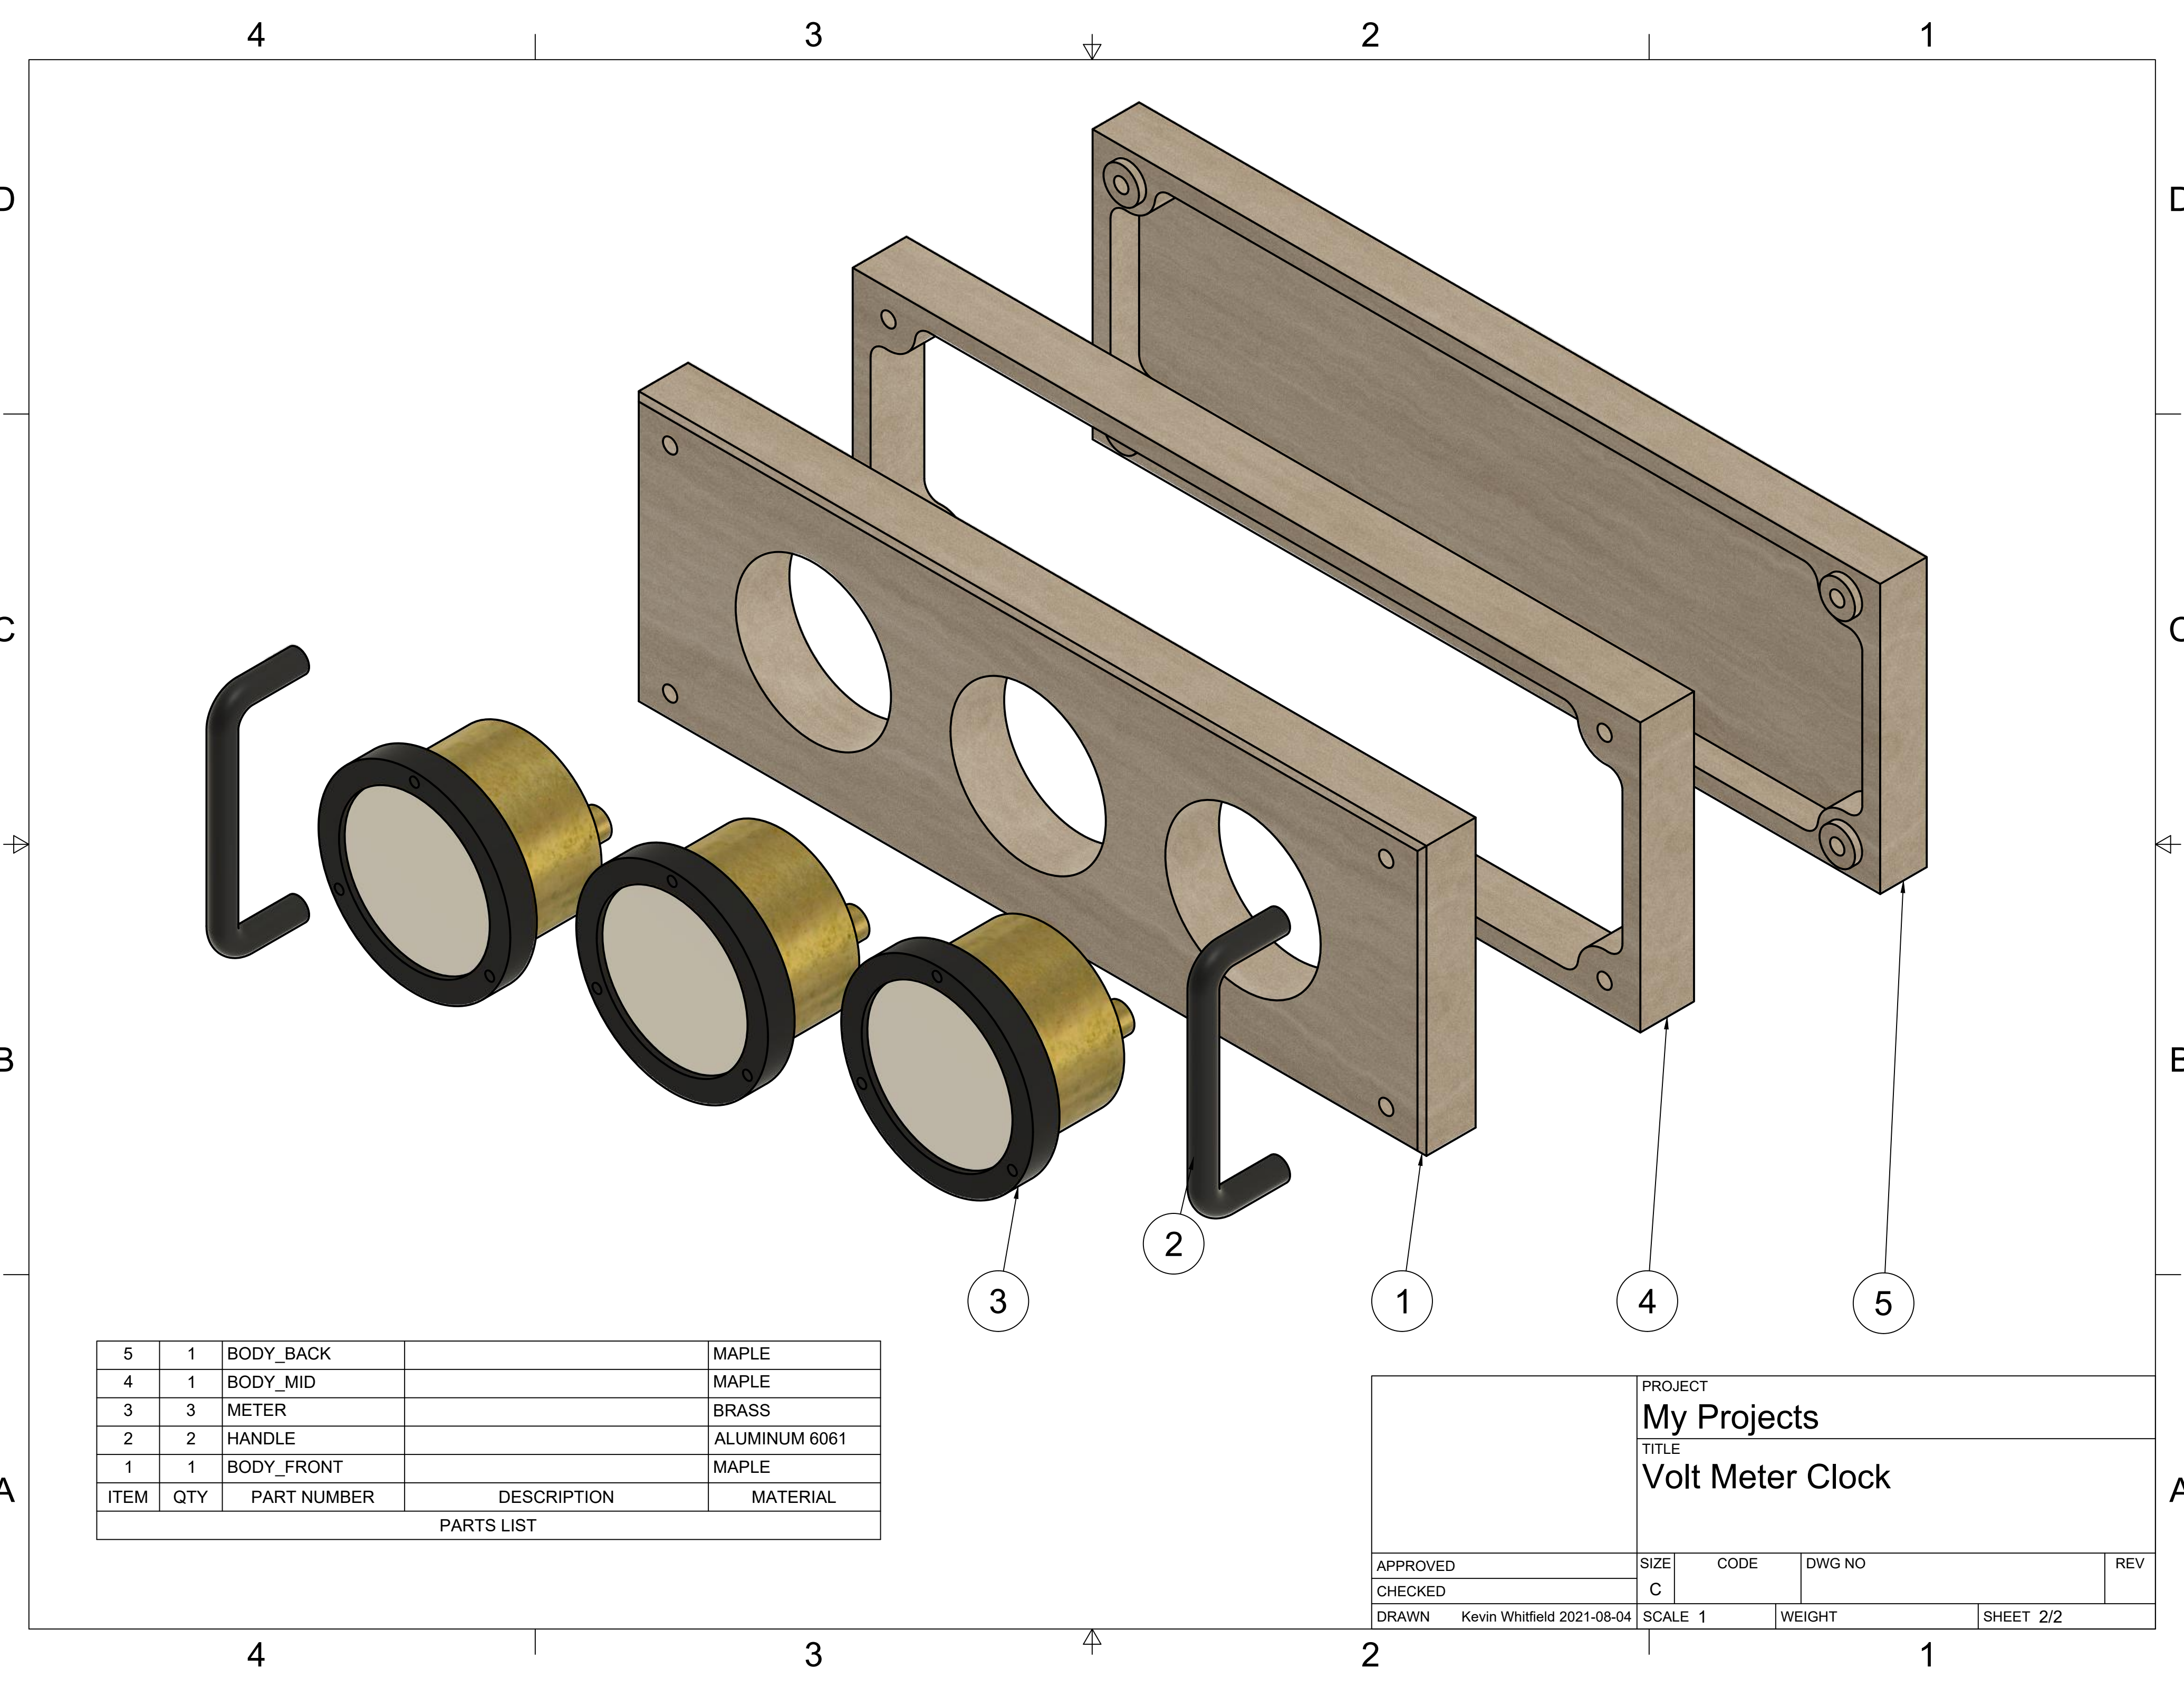

SECTION B-B
SCALE 1.5

BACK, COVER REMOVED

APPROVED		PROJECT My Projects			
		TITLE Volt Meter Clock			
CHECKED		SIZE C	CODE	DWG NO	REV
DRAWN Kevin Whitfield 2021-08-04		SCALE 1:2		WEIGHT	SHEET 1/2

ITEM	QTY	PART NUMBER	DESCRIPTION	MATERIAL
5	1	BODY_BACK		MAPLE
4	1	BODY_MID		MAPLE
3	3	METER		BRASS
2	2	HANDLE		ALUMINUM 6061
1	1	BODY_FRONT		MAPLE
PARTS LIST				

APPROVED		PROJECT		
		My Projects		
CHECKED		TITLE		
		Volt Meter Clock		
DRAWN Kevin Whitfield 2021-08-04		SIZE C	CODE	DWG NO
SCALE 1		WEIGHT	REV	
SHEET 2/2				