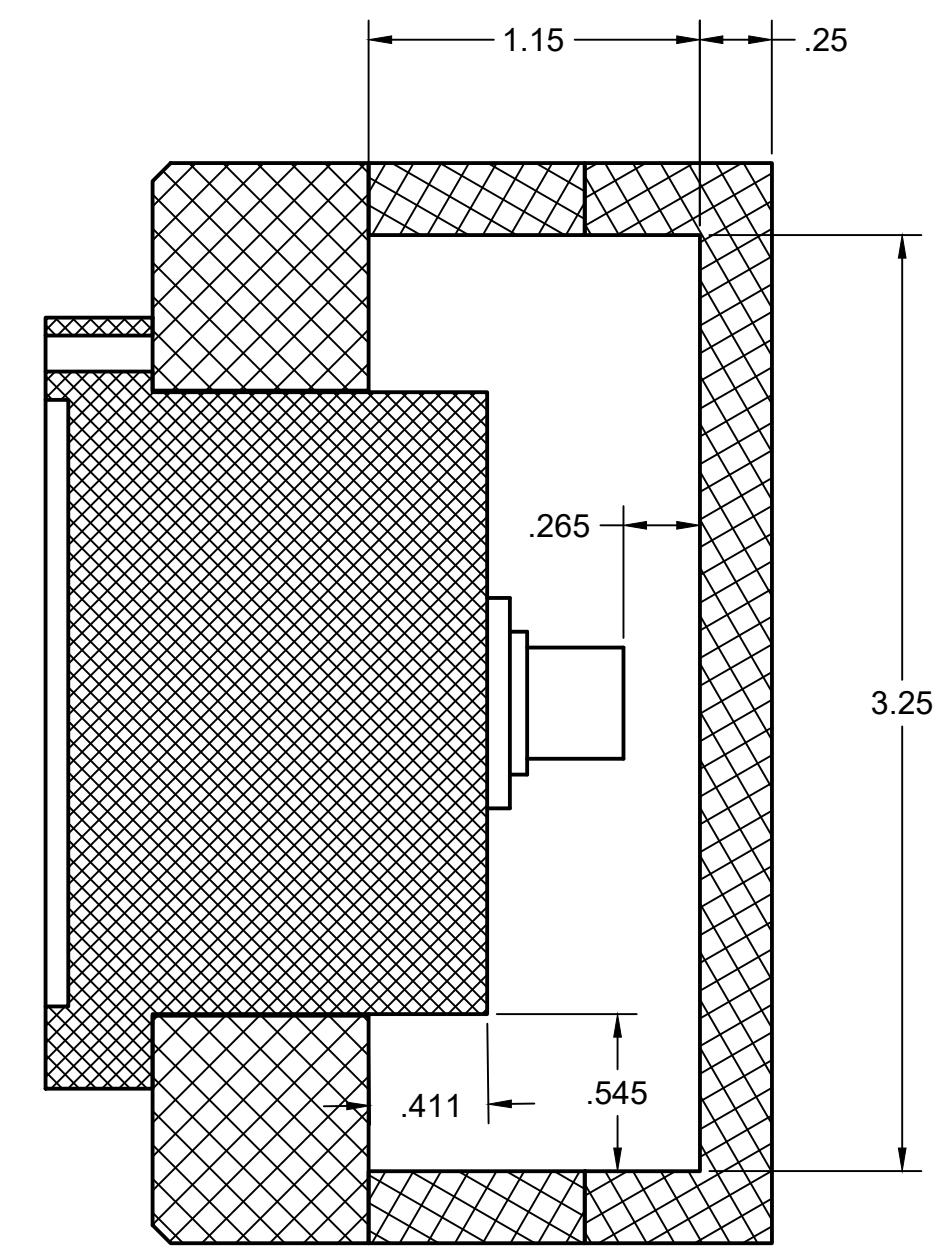

SECTION B-B
SCALE 1.5

BACK, COVER REMOVED

APPROVED		PROJECT My Projects			
		TITLE Volt Meter Clock			
CHECKED		SIZE C	CODE	DWG NO	REV
DRAWN Kevin Whitfield 2021-08-04		SCALE 1:2		WEIGHT	SHEET 1/2

ITEM	QTY	PART NUMBER	DESCRIPTION	MATERIAL
5	1	BODY_BACK		MAPLE
4	1	BODY_MID		MAPLE
3	3	METER		BRASS
2	2	HANDLE		ALUMINUM 6061
1	1	BODY_FRONT		MAPLE
PARTS LIST				

APPROVED		PROJECT		
		My Projects		
CHECKED		TITLE		
		Volt Meter Clock		
DRAWN Kevin Whitfield 2021-08-04		SIZE C	CODE	DWG NO
SCALE 1		WEIGHT	REV	
SHEET 2/2				